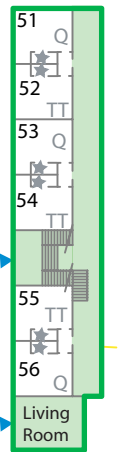

## Sugar House

## Trailsend

**Key**

- ★ ★ Private/Shared Bath
- ◆ ◆ Private/Shared Shower
- ★ Public Toilet
- K/Q King/Queen Bed
- D Double Bed
- TT Two Twin Beds
- 🔥 Fireplace
- ▶ Dance Hall Entrance
- ◀ Down/Upstairs Suite Entrance